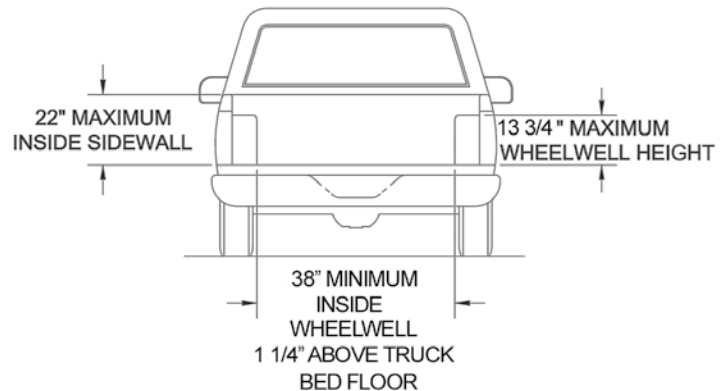

FEATURES

- Much lighter than other dumpers = SAVES FUEL & more available payload capacity.*
- Installs and removes in just minutes. (with Quick Change-Out™ Option)
- Generous 3000 lb hauling and 2700 lb dumping capacity handles most needs.*
- Handy quick connect wiring using modular connector which makes change-out a snap.
- **Mounting on a trailer and other options available.** • All parts painted or plated.
- Winch powered - No costly and heavy hydraulic system maintenance.
- Industrial grade steel-reinforced poly dump body • Water tight • No Rusting • No Denting • No Painting of dump body