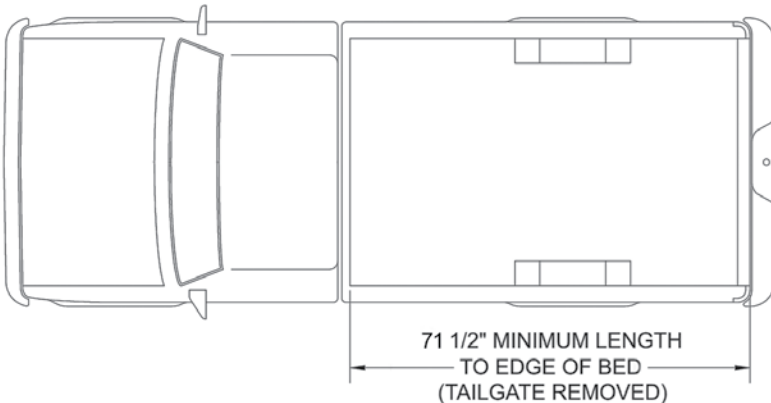

FEATURES

- Much lighter than other dumpers = SAVES FUEL & more available payload capacity.*
- Installs and removes in just minutes. (with Quick Change-Out™ Option)
- Generous 3000 lb hauling and 2700 lb dumping capacity handles most needs.*
- Handy quick connect wiring using modular connector which makes change-out a snap.
- **Mounting on a trailer and other options available.** • All parts painted or plated.
- Winch powered - No costly and heavy hydraulic system maintenance.
- Industrial grade steel-reinforced poly dump body • Water tight • No Rusting • No Denting • No Painting of dump body