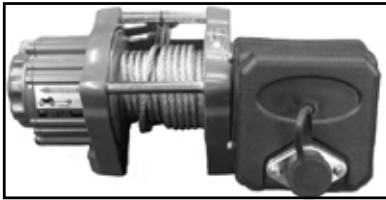

Turn Your Pickup or Trailer/Flatbed into a Dump Truck in Minutes!

Compact Dump-Pro®

Shown with Hi-Sides™ and Tarp & Bungee options

**LIGHTWEIGHT - SAVES FUEL!
EASY TO INSTALL & REMOVE!
JOBSITE TOUGH!**

The compact Dump-Pro utilizes a 3000 lb electric winch that operates off your truck's 12 volt DC battery. You'll always have power on hand ...and you can forget about messy and expensive hydraulic system maintenance.

Dump-Pro's® steel-reinforced poly dump body is lightweight ...half the weight of other systems means increased payload capacity*. The dump body never rusts, dents, or ever needs painting. Also mounts on your trailer or flatbed.

Shown with Hi-Sides™ volume enhancer option

**AMAZING 60°
Dumping Angle**

Everything that goes in...
comes out! Easily!

See it in ACTION at: www.dump-pro.com

COMPACT SPECIFICATIONS

POWER

Our 3000 lb electrical winch puts an all metal gear train together with a heavy permanent magnet motor and a rugged planetary gear design. Braking is controlled by a mechanical and dynamic system that holds the full rated load.

DIMENSIONS

Length (Overall) . . . 76.25"
 Width (Overall) . . . 53.25"
 Height (Installed) . . 24.50"

GENERAL DATA

MODELS Model CS1-12K (Compact Size Model 1, 12 Volt, Kit)
 Model CS1-12A (Compact Size Model 1, 12 Volt, Assembled)
 Max. Capacity3000 lbs Hauling; 2700 lbs Dumping
 VolumeApprox 1.1 Cu Yds or 3-3.5 Cu Yds with Hi-Sides™ option
 Cycle Up Time @ Capacity . 33 Seconds
 Installation with Quick Change-Out™ Option
 (1-Bolt, No Drilling Required)
 Energy Source Existing truck battery or external battery 12 VDC
 System Weight 282 lbs. (w/ Quick Change-Out™ Option +34 lbs.)