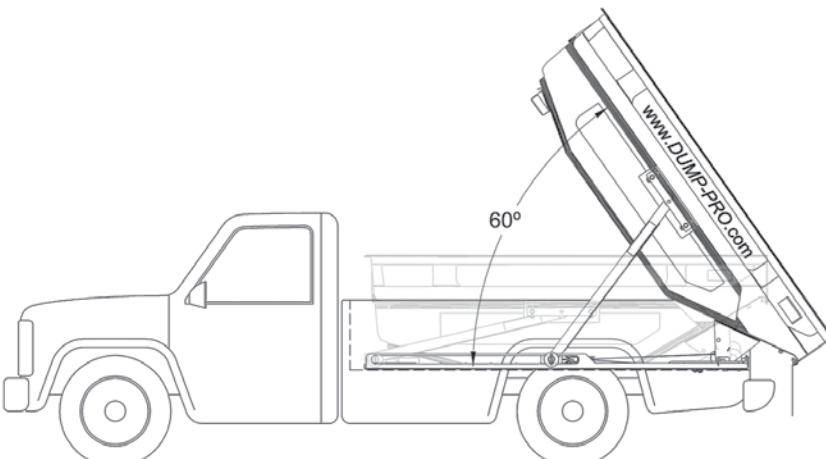

FEATURES

- Much lighter than other dumpers = SAVES FUEL & more available payload capacity.*
- Installs and removes in just minutes. (with Quick Change-Out™ Option)
- Generous 3000 lb hauling and 2700 lb dumping capacity handles most needs.*
- Handy quick connect wiring using modular connector which makes change-out a snap.
- **Mounting on a trailer and other options available.** • All parts painted or plated.
- Winch powered - No costly and heavy hydraulic system maintenance.
- Industrial grade steel-reinforced poly dump body • Water tight • No Rusting • No Denting • No Painting of dump body