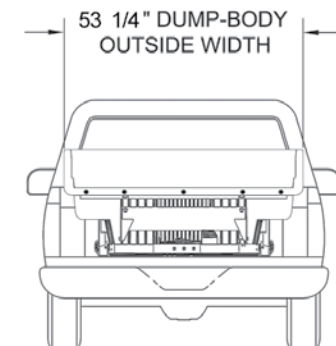

FEATURES

- Much lighter than other dumpers = SAVES FUEL & more available payload capacity.*
- Installs and removes in just minutes. (with Quick Change-Out™ Option)
- Generous 3000 lb hauling and 2700 lb dumping capacity handles most needs.*
- Handy quick connect wiring using modular connector which makes change-out a snap.
- **Mounting on a trailer and other options available.** • All parts painted or plated.
- Winch powered - No costly and heavy hydraulic system maintenance.
- Industrial grade steel-reinforced poly dump body • Water tight • No Rusting • No Denting • No Painting of dump body